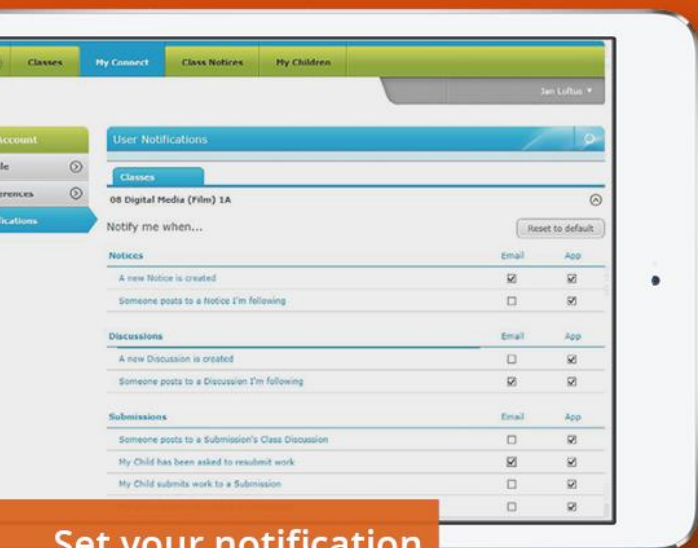

**9397 4300**

Or visit our website:

<http://www.piarawatersps.wa.edu.au/connect>

**CONNECT NOW**  
For Parents

The convenience of  
Connect in the palm  
of your hand

# CONNECT NOW

A free mobile app that displays all the latest activity from your children's school/s.

- read notices, view photos and discussions
- post a comment directly from your mobile device
- access attachments