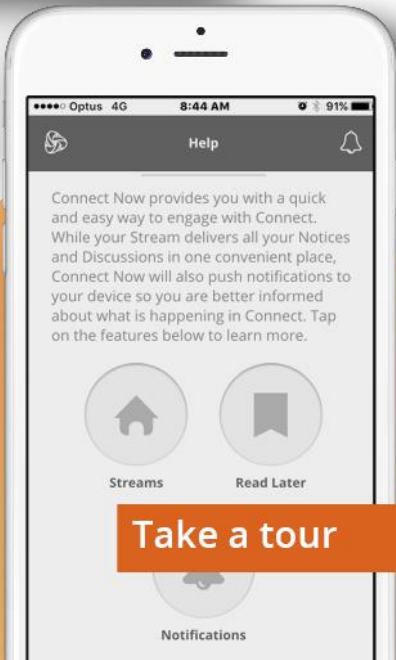

Login to  
**CONNECT NOW**

Enter P number and password

If you can't  
remember your login  
details please contact  
your school

Take a tour

Wherever You Are,  
**Connect Now**

If you would like to  
know more about Connect  
please contact your school

# CONNECT NOW

A free mobile app that displays all the latest activity from your children's school/s.

- read notices, view photos and discussions
- post a comment directly from your mobile device
- access attachments